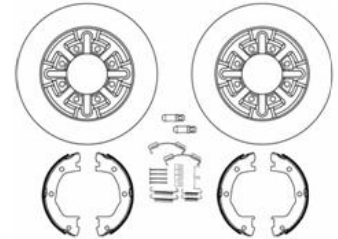

### Commercial vehicle

The products for brakes such as brake calipers, brake pads, brake discs, linings, complete kits lined brake shoes, rivets, wear indicators and fitting kits. The bearing.

**Les marques / The brands**

BREMBO, MERITOR, PERROT, SEE PONT A MOUSSON,  
GIL Automotive, TIMKEN

Étriers de frein  
CV Brake calipers

Plaquettes de frein  
CV Brake Pads

Disque de frein  
CV Brake Disc

Flasques de frein de parking  
Complete handbrake (DIH)

Mâchoires de frein de parking  
handbrake shoes (DIH)

Kit complet frein de parking  
Kit brake handbrake shoes (DIH)

Frein complet à tambours  
Complete brake shoes

Kit complet freinage à tambours  
Kit brake shoes lined